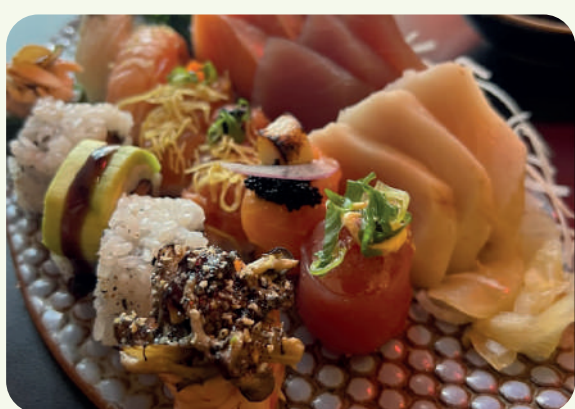

PEIXE AO CUBO LAB

📍 R. Min. Jesuíno Cardoso, 539 - Vila Olímpia
600m - 8 min